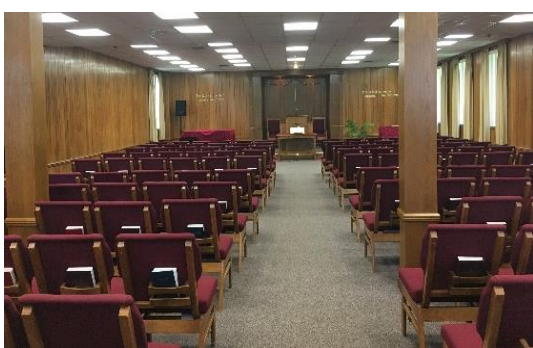

## The Large Chapel \$500

- 350 person capacity concert hall setup
- 180 banquet table setup
- WiFi included
- Available September to early June
- Piano

## The Commons \$250

- 120 person capacity
- WiFi included
- Contemporary-style meeting room with folding chairs

## Upper Rooms \$125

- 50 person capacity
- Main room and two small breakout rooms
- WiFi included
- Piano